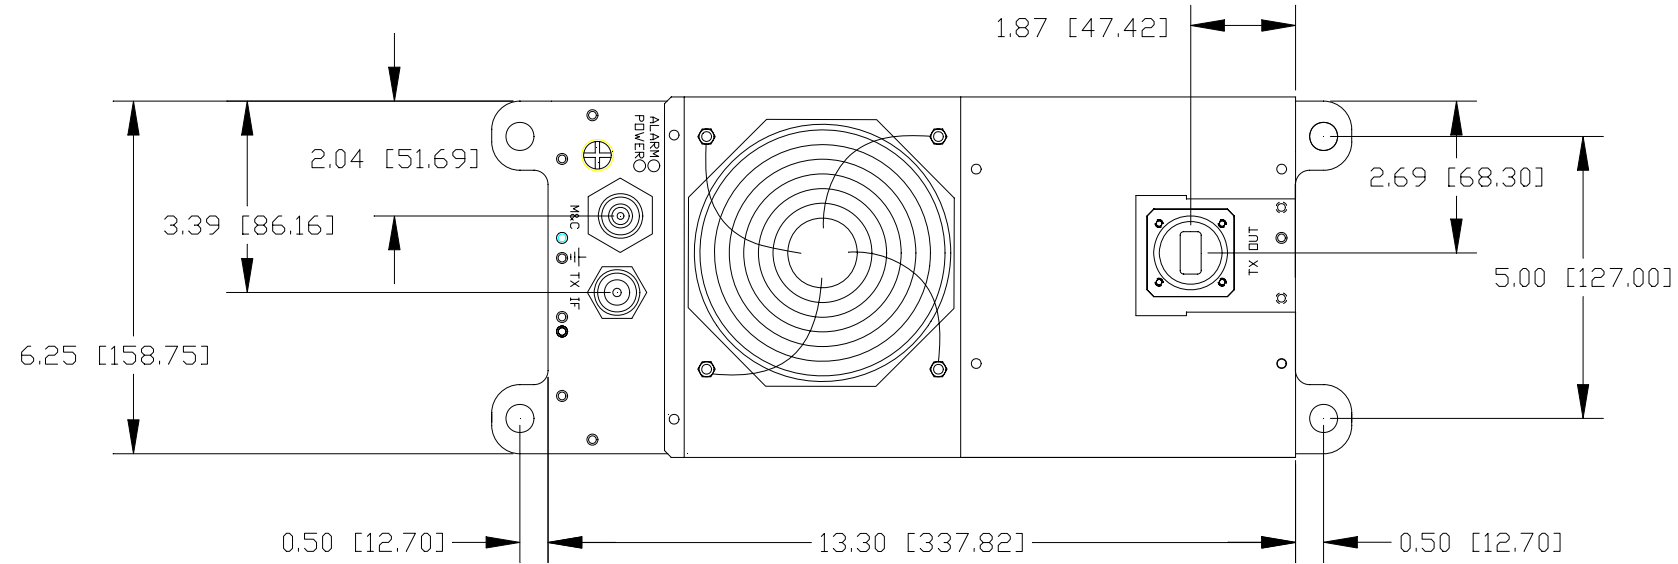

REV	BY	DESCRIPTION	DATE	APPROVED
1	ZHU	PROTOTYPE RELEASED	03/1/07	

ANACOM, INC.

OUTLINE DRAWING
Ku 8/40W BABY BUC,DC/DC P.S.

SIZE	CLASS CODE	DRAWING NUMBER	REV
D		32770	02

SCALE: NONE FILE No. 32770021 SHEET 1 OF 1