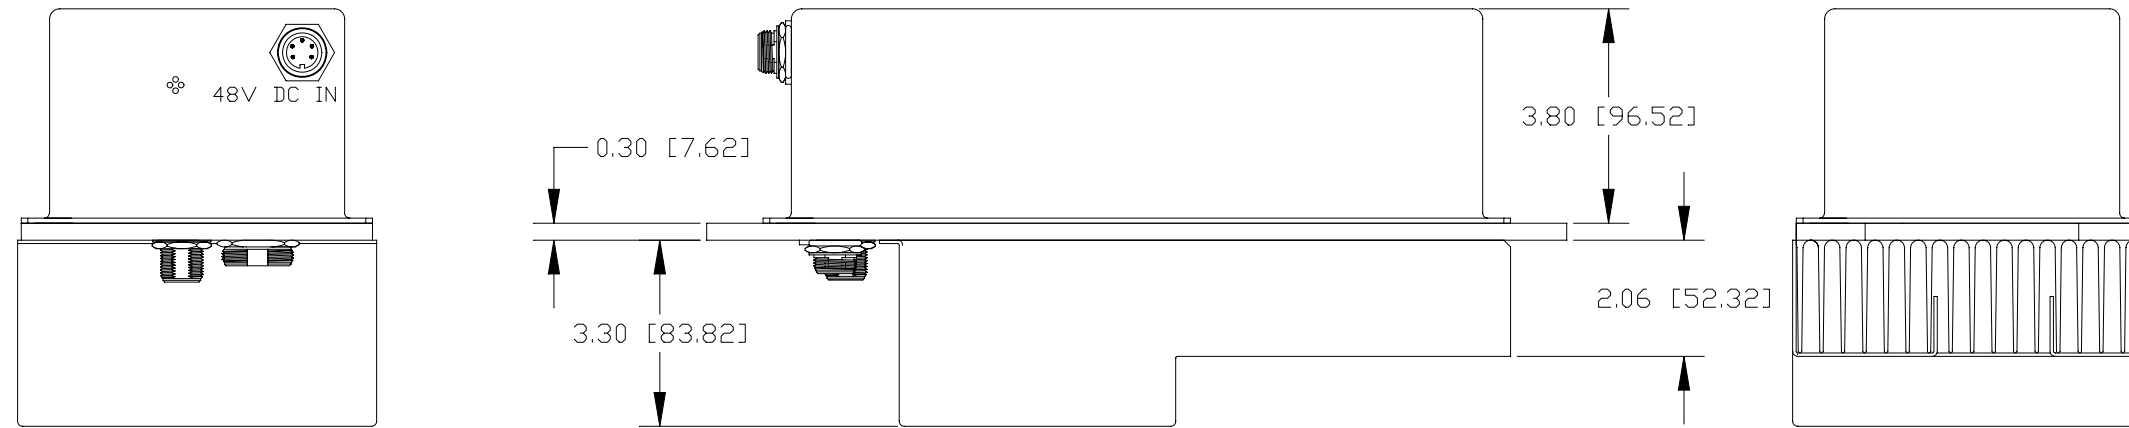

REV	BY	DESCRIPTION	DATE	APPROVED
1	ZHU	PROTOTYPE RELEASED	03/1/07	

ANACOM, INC.

OUTLINE DRAWING
Ku 8/40W BABY BUC,DC/DC P.S.

SIZE	CLASS CODE	DRAWING NUMBER	REV
D		32770	02

SCALE: NONE FILE No. 32770021 SHEET 1 OF 1