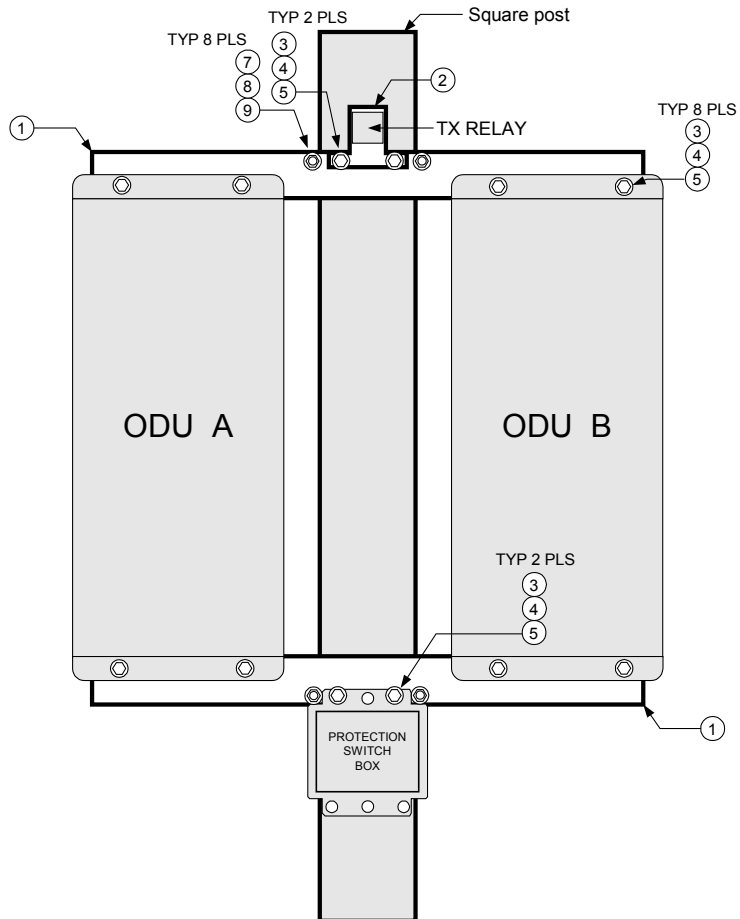

**Redundant Square Post Mounting Kit
Parts List
12126**

ITEM	Description	QTY
1	Long Bar	2
2	Relay Plate	1
3	Bolt, 3/8 x 1, SS	12
4	Washer, split, 3/8, SS	12
5	Washer, flat, 3/8, SS	12
6	Bolt, 1/2 x 15in, SS	4
7	Nut, 1/2, SS	8
8	Washer, flat, 1/2, SS	8
9	Washer, split, 1/2, SS	8
10	Guide	2
11	Short Bar	2

NOTE: RELAY MOUNTING HARDWARE IS INCLUDED WITH THE PROTECTION SWITCH SYSTEM

NOTE: DRAWING NOT TO SCALE

ANACOM INC. 3000 Tasman Dr., Santa Clara, CA 95054			
Title ASSEMBLY DRAWING, REDUNDANT MOUNTING KIT FOR SQUARE POST			
Size B	Document Number 31648	Date: 6 MAR 2006	Rev 1
		Sheet 1 of 2	