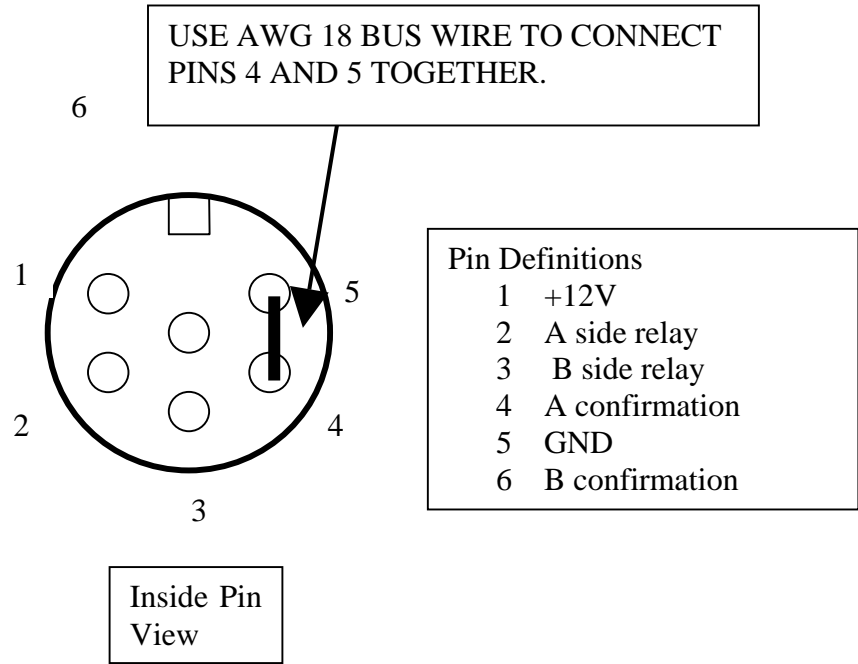

AnaCom Protection Switch Dummy Plug
Used to turn off alarm for RX baseball switch when Protection Switch is used in TX only configurations.

After wiring the plug as shown below, be sure to select RXB on the protection switch to eliminate the alarm.