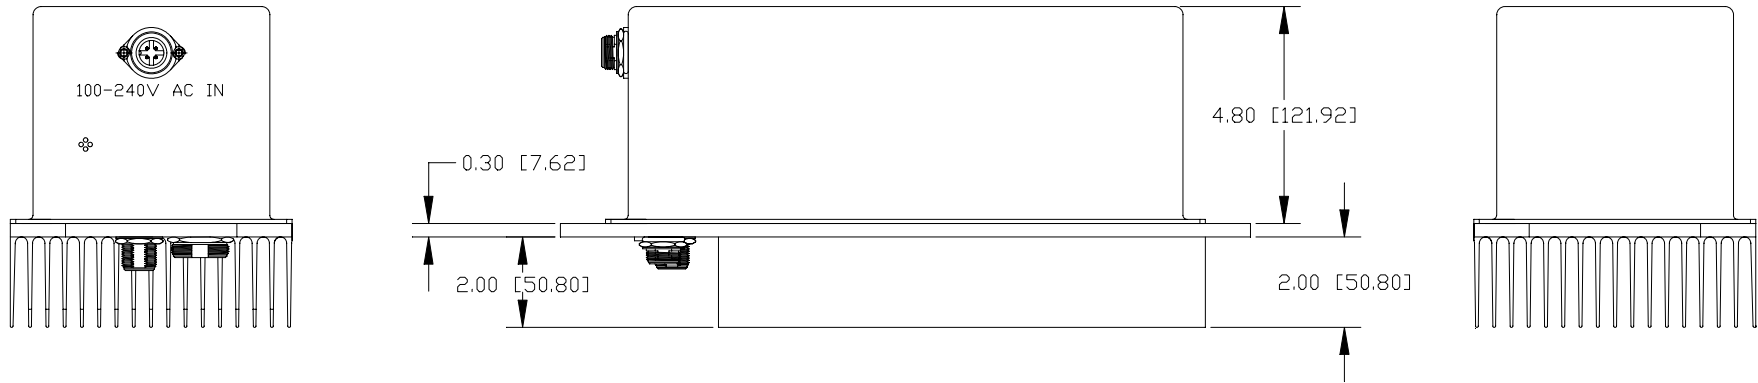

REV	BY	DESCRIPTION	DATE	APPROVED
1	ZHU	PROTOTYPE RELEASED	17/02/10	

ANACOM, INC.

OUTLINE DRAWING
Ku 2/4W BABY BUC, AC/DC P.S.

SIZE	CLASS CODE	DRAWING NUMBER	REV
D		32817	1

SCALE: NONE FILE No. 3281701 SHEET 1 OF 1