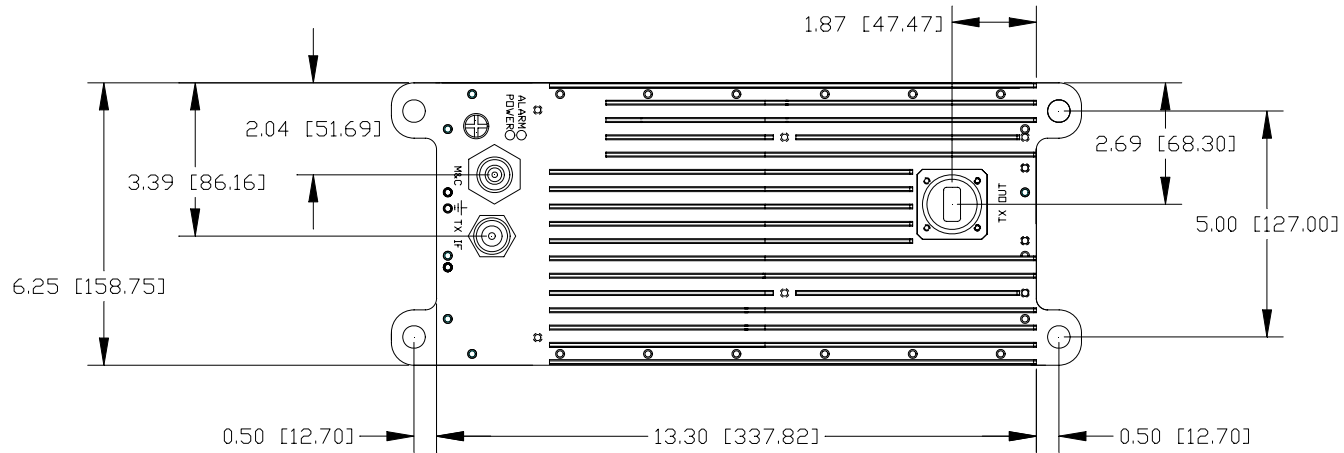

REV	BY	DESCRIPTION	DATE	APPROVED
1	ZHU	PROTOTYPE RELEASED	17/02/10	

ANACOM, INC.

OUTLINE DRAWING
Ku 2/4W BABY BUC, AC/DC P.S.

SIZE	CLASS CODE	DRAWING NUMBER	REV
D		32817	1

SCALE: NONE FILE No. 3281701 SHEET 1 OF 1