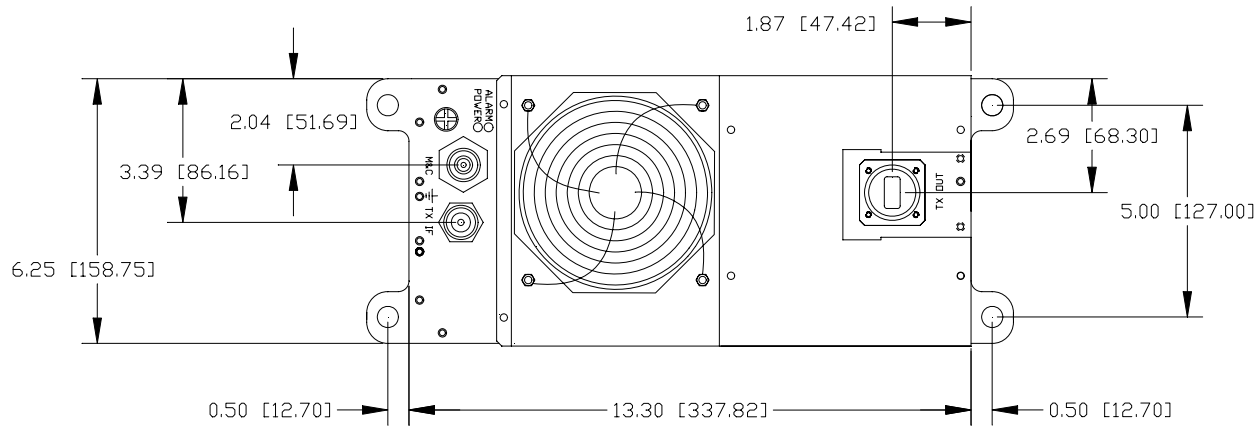

REV	BY	DESCRIPTION	DATE	APPROVED
1	ZHU	PROTOTYPE RELEASED	03/1/07	

ANACOM, INC.

OUTLINE DRAWING
8-32W Ku BABY BUC, AC/DC P.S.

SIZE	CLASS CODE	DRAWING NUMBER	REV
D		32862	02
SCALE: NONE		FILE No. 32862021	SHEET 1 OF 1