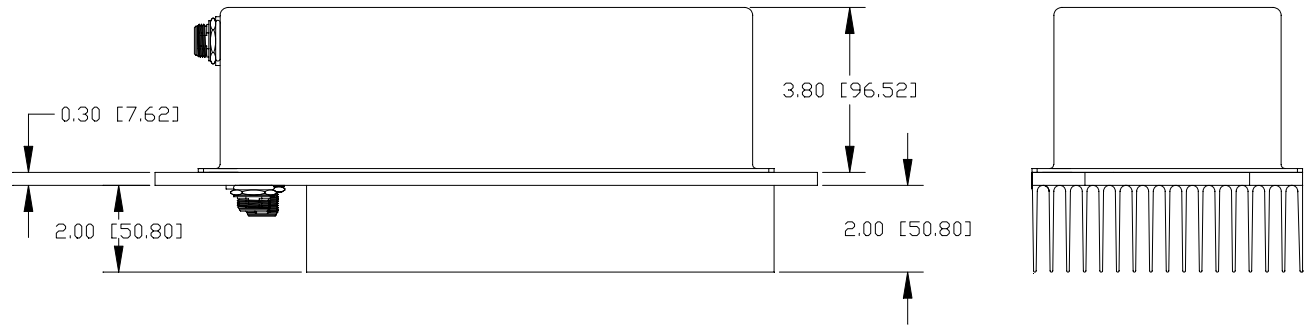

REV	BY	DESCRIPTION	DATE	APPROVED
1	ZHU	PROTOTYPE RELEASED	17/02/10	

ANACOM, INC.

OUTLINE DRAWING			
Ku 2/4W BABY BUC, DC/DC P.S.			
SIZE	CLASS CODE	DRAWING NUMBER	REV
D		32816	1
SCALE: NONE	FILE No. 3281601	SHEET 1	OF 1