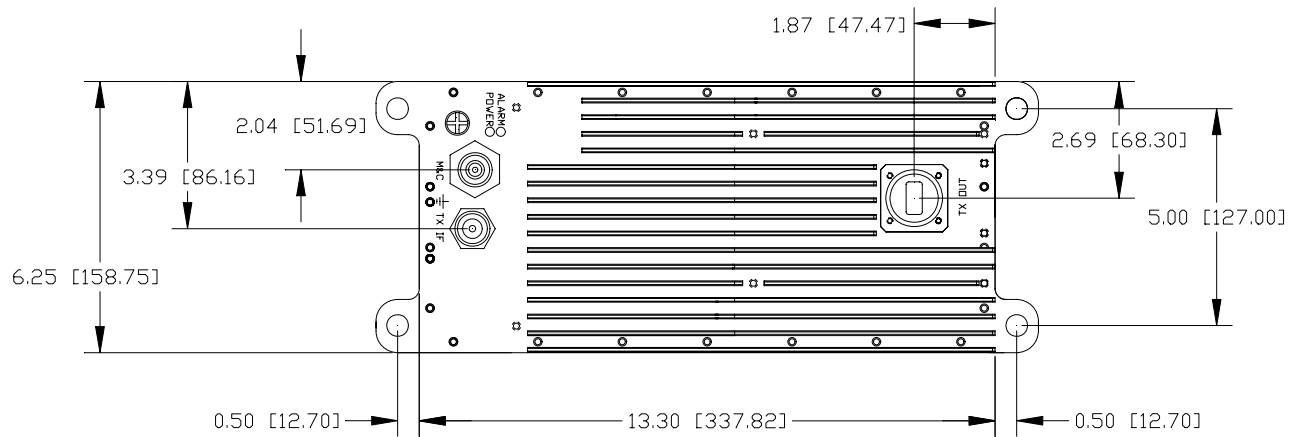

REV	BY	DESCRIPTION	DATE	APPROVED
1	ZHU	PROTOTYPE RELEASED	17/02/10	

ANACOM, INC.

OUTLINE DRAWING			
Ku 2/4W BABY BUC, DC/DC P.S.			
SIZE	CLASS CODE	DRAWING NUMBER	REV
D		32816	1
SCALE: NONE	FILE No. 3281601	SHEET 1	OF 1