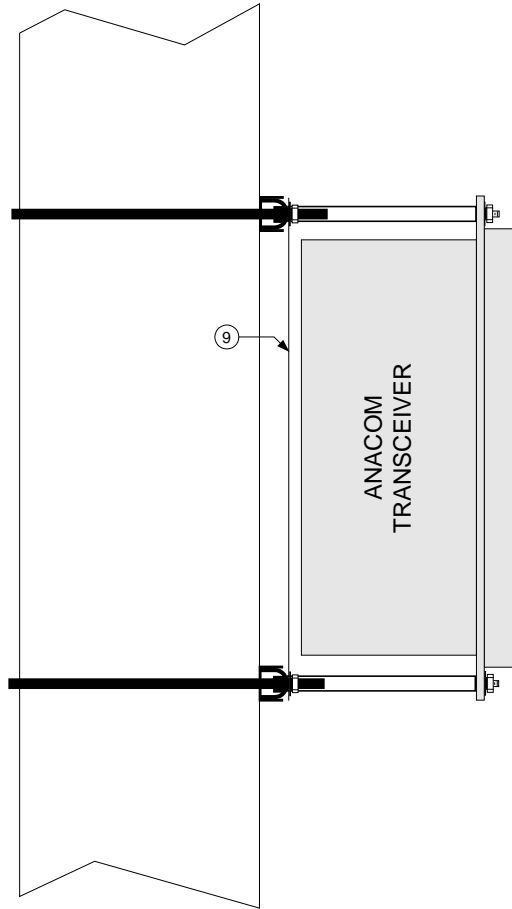

Kingpost Mounting Kit Parts List 12123-xxx		
ITEM	Description	QTY
1	Inner Channel, 31991	2
2	Outer Channel, 31992	2
3	Threaded 3/8 rod, SS, 12 in long	4
4	Tube, 8 in x 0.7in dia SS	4
5	U Bolt	2
6	Washer, flat, 3/8, SS	8
7	Washer, split, 3/8, SS	4
8	Nut, 3/8, SS	4
9	Guide	2
10	Washer, flat, 5/16, SS	4
11	Washer, split, 5/16, SS	4
12	Nut, 5/16-18, SS	4

NOTE: DO NOT SCALE

<b>ANACOM INC.</b>		
3000 TASMAN, SANTA CLARA, CA 95054		
Title ASSEMBLY DRAWING.		
SINGLE MOUNTING KIT FOR KINGPOST		
Size <b>B</b>	Document Number 31624	Rev 4
Date: 17 FEB 2006	Sheet 1 of 2	

<b>ANACOM INC.</b> 3000 TASMAN, SANTA CLARA, CA 95054		
Title	ASSEMBLY DRAWING, SINGLE MOUNTING KIT FOR KINGPOST	
Size	Document Number	Rev
<b>B</b>	31624	4
Date:	17 FEB 2006	Sheet 2 of 2