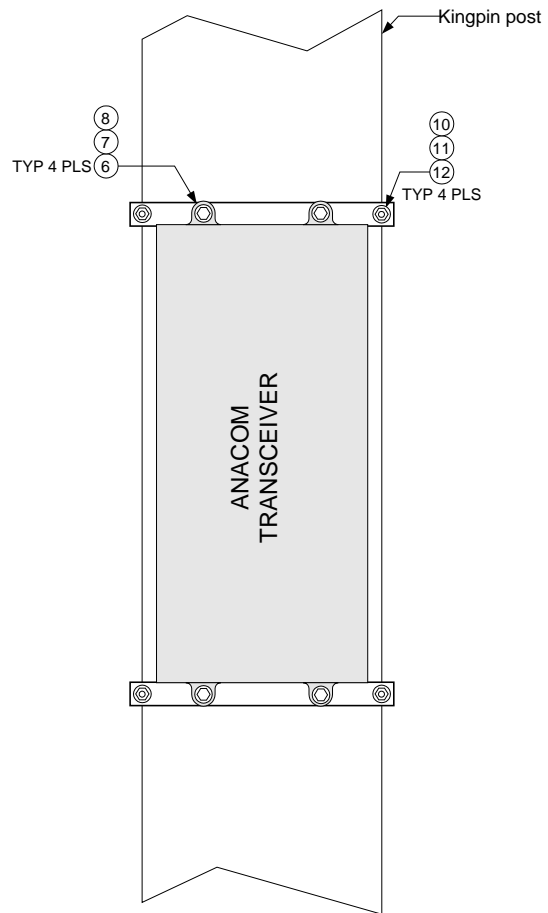

Kingpost Mounting Kit Parts List 12123-xxx		
ITEM	Description	QTY
1	Inner Channel, 31991	2
2	Outer Channel, 31992	2
3	Threaded 3/8 rod, SS, 12 in long	4
4	Tube, 8 in x 0.7in dia SS	4
5	U Bolt	2
6	Washer, flat, 3/8, SS	8
7	Washer, split, 3/8, SS	4
8	Nut, 3/8, SS	4
9	Guide	2
10	Washer, flat, 5/16, SS	4
11	Washer, split, 5/16, SS	4
12	Nut, 5/16-18, SS	4

NOTE: DO NOT SCALE

<b>ANACOM INC.</b>		
3000 TASMAN, SANTA CLARA, CA 95054		
Title ASSEMBLY DRAWING.		
SINGLE MOUNTING KIT FOR KINGPOST		
Size <b>B</b>	Document Number 31624	Rev 4
Date: 17 FEB 2006	Sheet 1 of 2	

<b>ANACOM INC.</b> 3000 TASMAN, SANTA CLARA, CA 95054		
Title	ASSEMBLY DRAWING, SINGLE MOUNTING KIT FOR KINGPOST	
Size	Document Number	Rev
<b>B</b>	31624	4
Date:	17 FEB 2006	Sheet 2 of 2